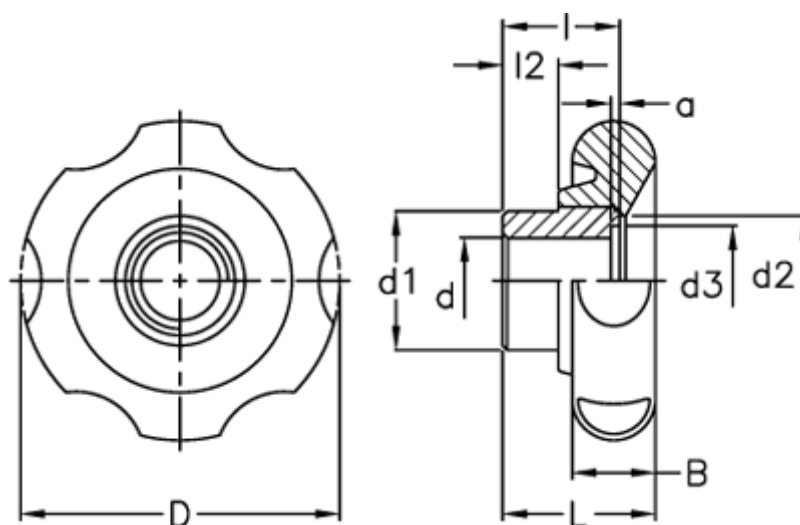

# Data Sheet

Article number: 2302174421  
Description: E+G Lobe knob  
VL.640/80 FP-A-14

## Measures

a	= 0.8	L = 40
B	= 19	l2 = 15
D	= 80	
d1	= 35	
d2	= 34	
d3	= 18.1	
d H7	= 14	
l	= 30	